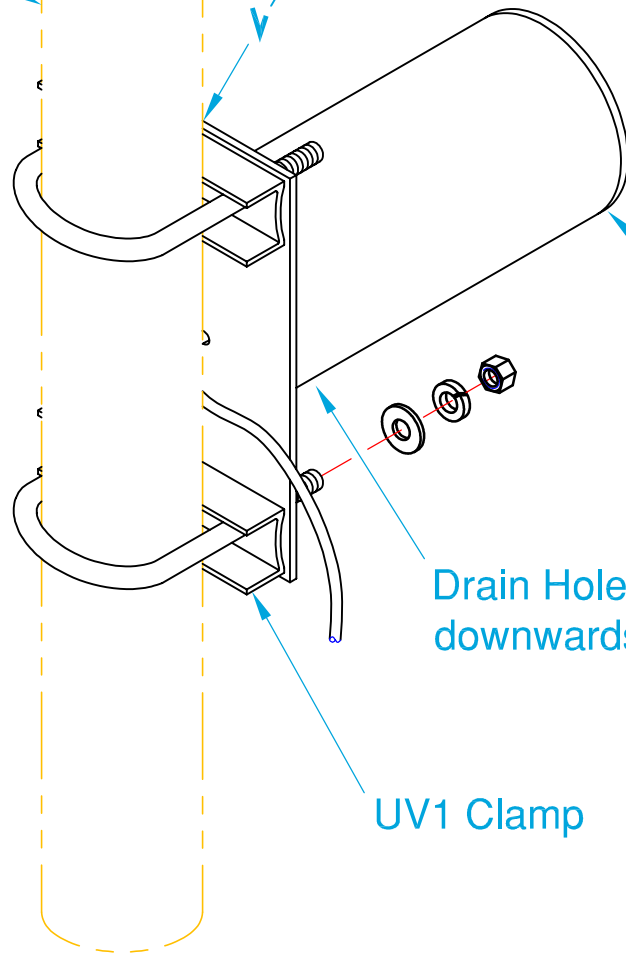

Ø50 Mount Tube
- not supplied

'V' on Antenna Back Plate
mounted upwards

Antenna

Drain Hole to face
downwards

UV1 Clamp

Vertical Polarisation:

Installation Guide

Y1800 Series, Y2000 Series, Y2400 Series and Y2600 Series Antennas